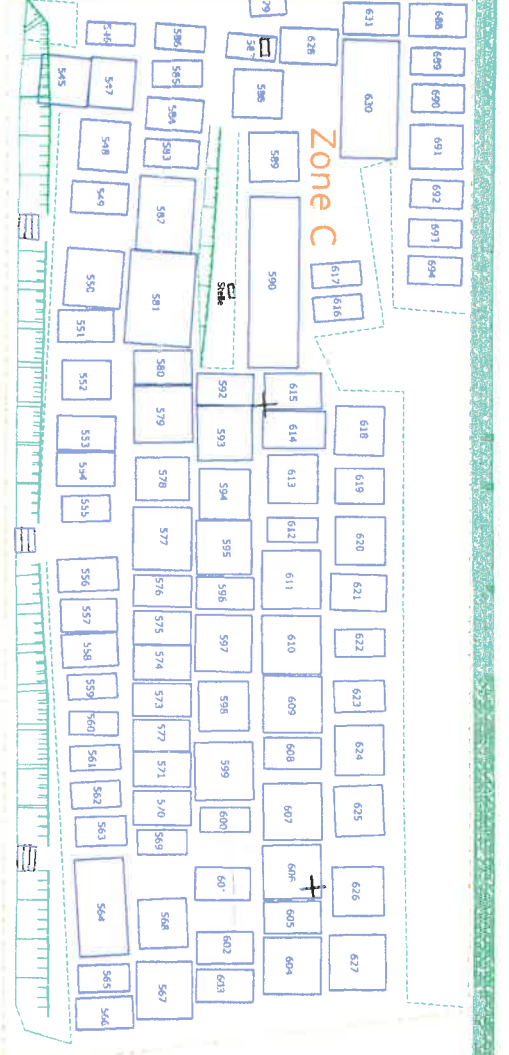

Parking

ENTRÉE

Ossaire

166,280

166,300

166,320

166,340

166,280

166,300

166,320

166,340

166,360